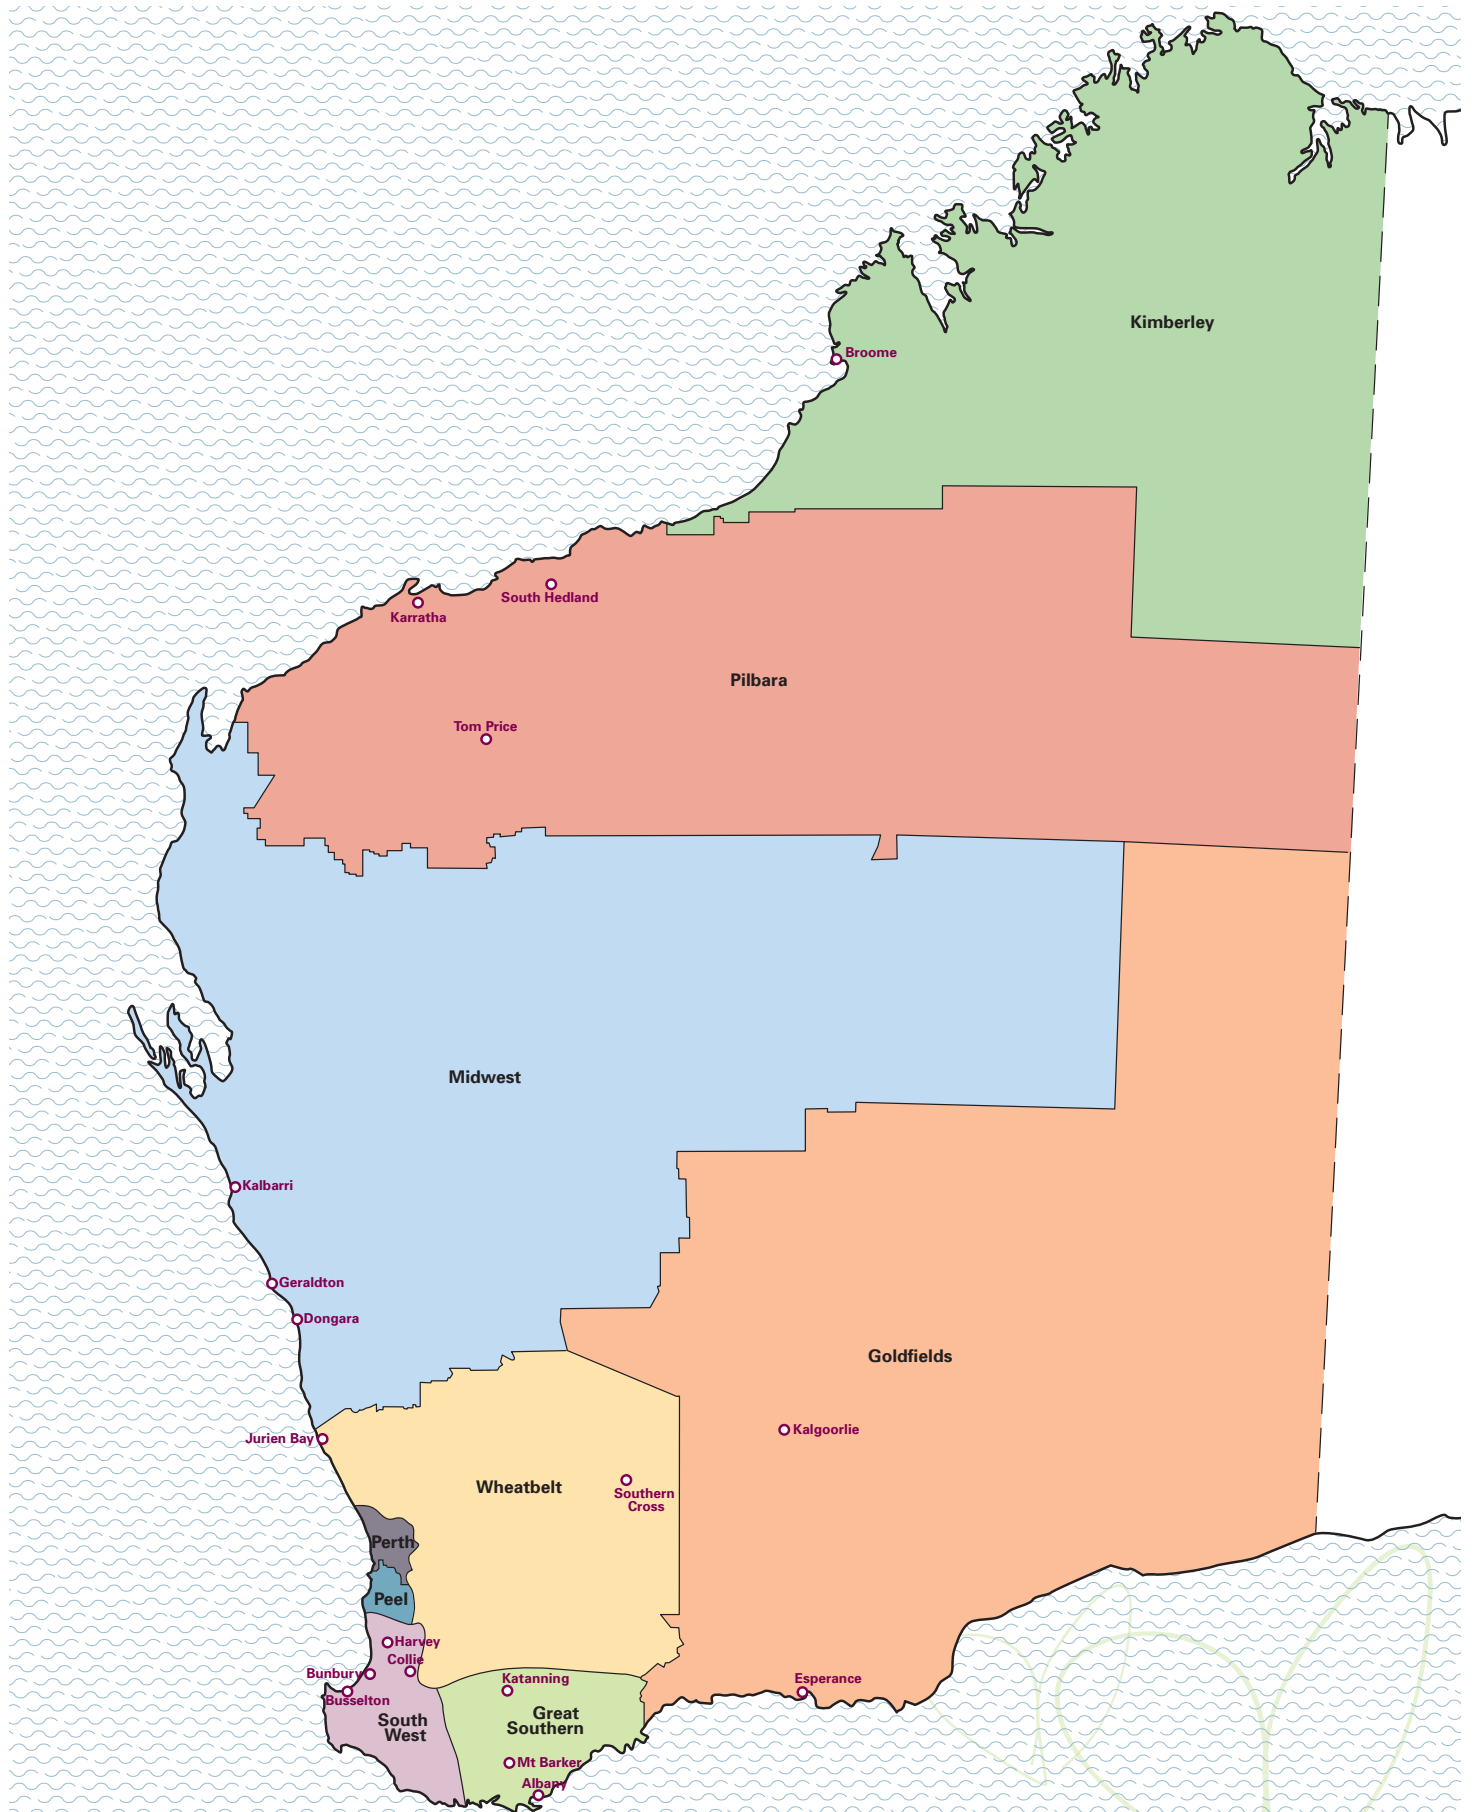

Great Southern – DESMOND

Albany	Tuesday, 30 and Wednesday, 31 October (two half days)	9:15am to 12:30pm
Albany	Monday, 3 December	8:45am to 4:30pm
Katanning	Wednesday, 14 November	8:45am to 4:30pm
Mt Barker	Monday, 8 October	8:45am to 4:30pm

Kimberley – DESMOND

Broome	Friday, 26 October	8:45am to 4:30pm
Broome	Saturday, 27 October	8:45am to 4:30pm

Midwest – DESMOND

Dongara	Friday, 9 November	8:45am to 4:30pm
Geraldton	Friday, 12 October	8:45am to 4:30pm
Geraldton	Monday, 12 November	8:45am to 4:30pm
Geraldton	Monday, 10 December	8:45am to 4:30pm
Jurien Bay	Monday, 8 and Wednesday, 10 October (two half days)	8:45am to 1:00pm
Kalbarri	Monday, 15 and Monday, 22 October (two half days)	8:45am to 1:00pm

South West – DESMOND

Bunbury	Monday, 15 October	9:30am to 5:00pm
Bunbury	Thursday, 15 November	8:45am to 4:30pm
Bunbury	Thursday, 6 December	8:45am to 4:30pm
Busselton	Friday, 5 October	8:45am to 4:30pm
Collie	Tuesday, 30 October	8:45am to 4:30pm
Harvey	Friday, 30 November	8:45am to 4:30pm

Wheatbelt – DESMOND

Jurien Bay	Monday, 8 and Wednesday, 10 October (two half days)	8:45am to 1:00pm
Southern Cross	Wednesday, 7 November	8:45am to 4:30pm

Please see map overleaf

FS 668607

Western Australia Regional Events October to December 2018