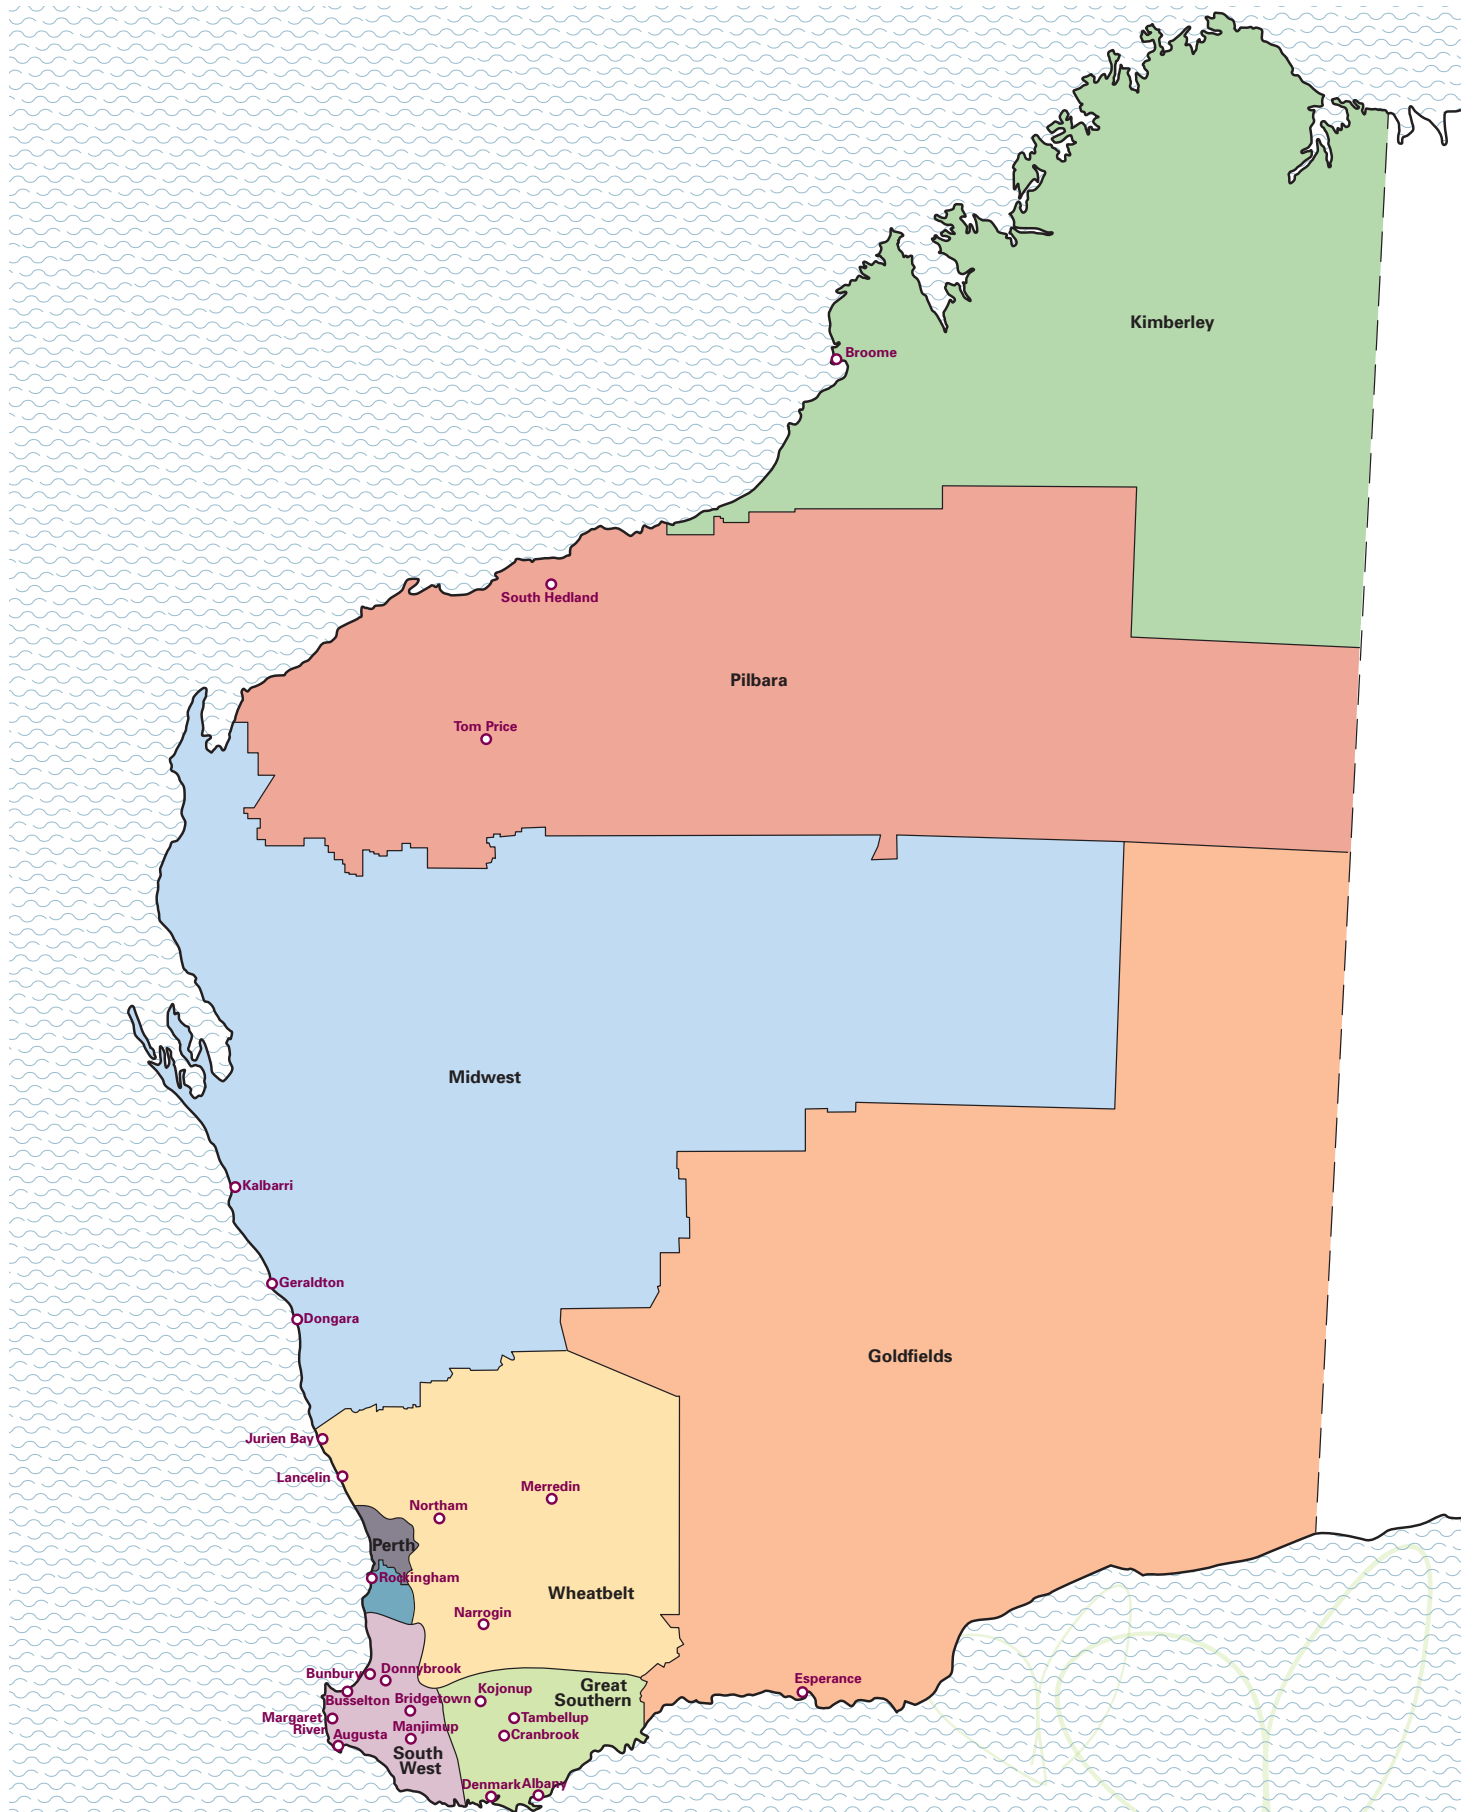

Western Australia Regional Events July to September 2018

FS 668607

Diabetes WA | Level 3, 322 Hay Street, Subiaco WA 6008 | 172 Campbell Street, Belmont WA 6104
PO Box 1699, Subiaco WA 6904 | **p** 1300 001 880 | **f** 08 9221 1183 | **e** info@diabeteswa.com.au | diabeteswa.com.au
abn 77 867 587 369 acn 610 729 612